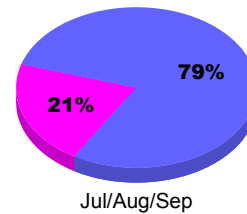

Gender Comparison 2011-2012

Jul/Aug/Sep

Legend: Male (Blue), Female (Magenta)