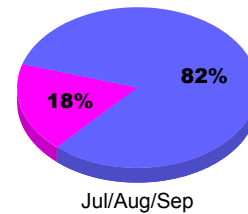

Gender Comparison 2011-2012

Jul/Aug/Sep

Legend: Male (Blue), Female (Magenta)