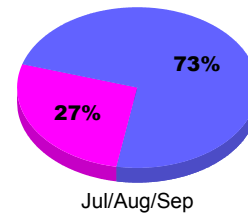

Gender Comparison 2011-2012

Jul/Aug/Sep

Legend: Male (Blue), Female (Magenta)