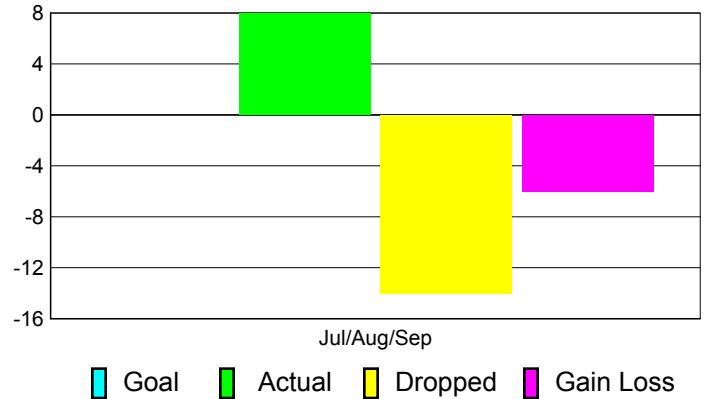

Membership Results 2011-2012

Goal, New, Dropped, Gain/Loss