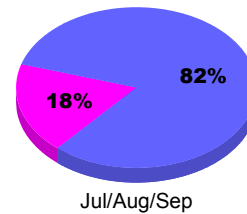

Gender Comparison 2011-2012

Jul/Aug/Sep

Legend: Male (Blue), Female (Magenta)