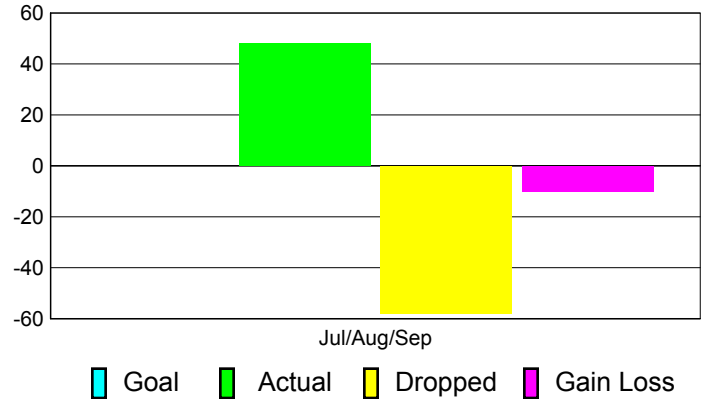

Membership Results 2011-2012

Goal, New, Dropped, Gain/Loss