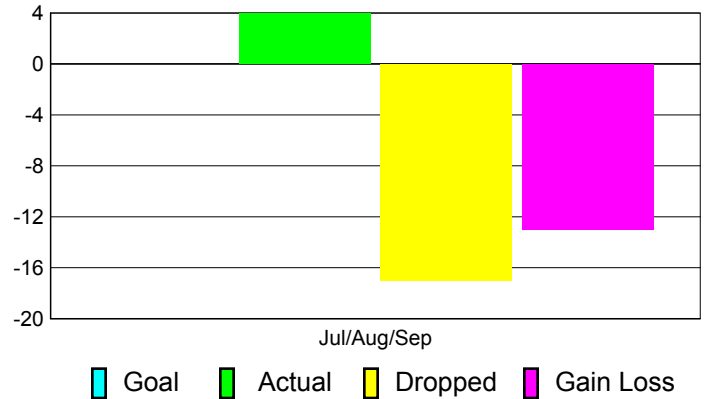

Membership Results 2011-2012

Goal, New, Dropped, Gain/Loss