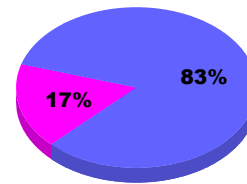

Gender Comparison 2011-2012

Jul/Aug/Sep

Legend: Male (Blue), Female (Magenta)