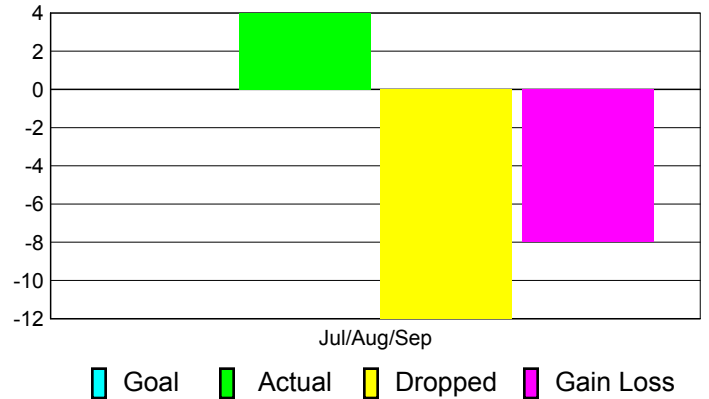

Membership Results 2011-2012

Goal, New, Dropped, Gain/Loss