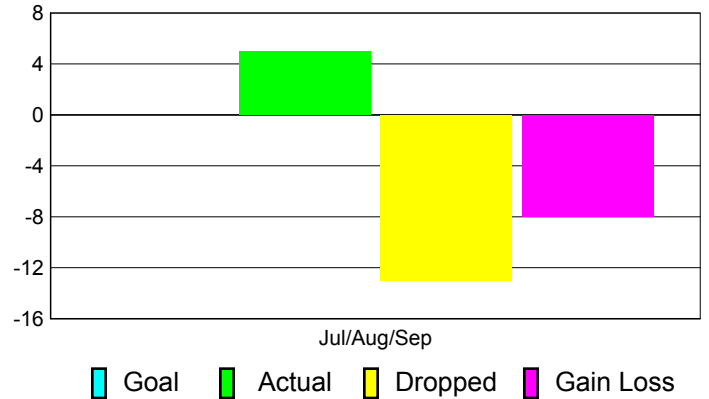

Membership Results 2011-2012

Goal, New, Dropped, Gain/Loss

Comparison of Membership Gain/Loss

Current Year Compared to the Previous Year