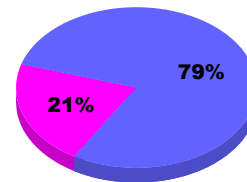

Gender Comparison 2011-2012

Jul/Aug/Sep

Legend: Male (Blue), Female (Magenta)