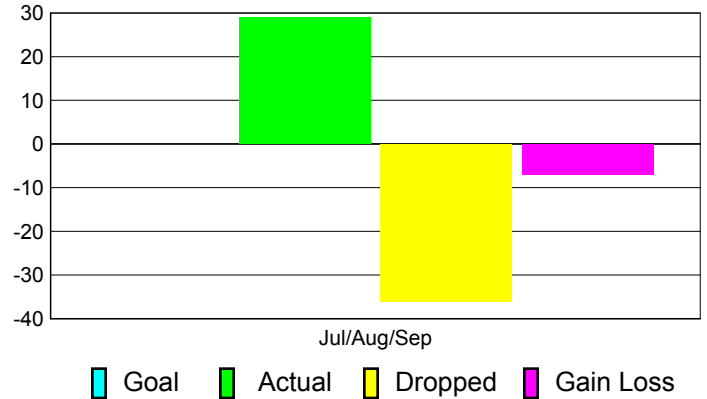

Membership Results 2011-2012

Goal, New, Dropped, Gain/Loss

Comparison of Membership Gain/Loss

Current Year Compared to the Previous Year