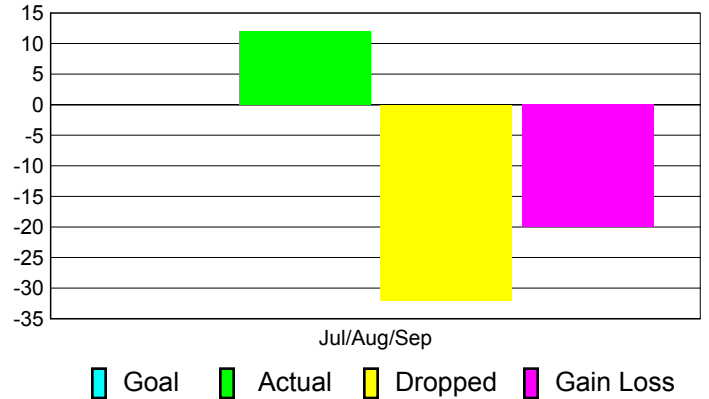

Membership Results 2011-2012

Goal, New, Dropped, Gain/Loss