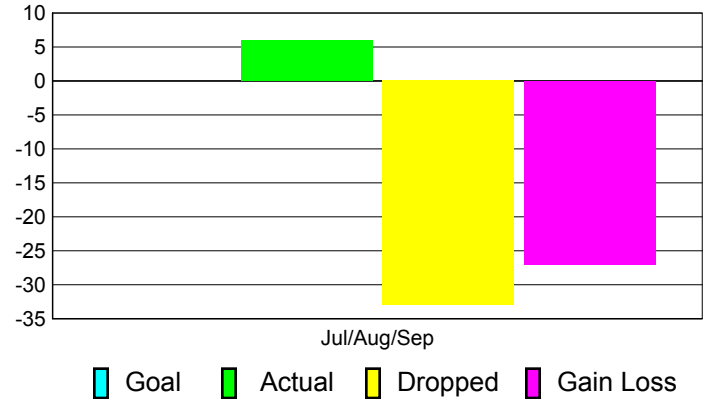

Membership Results 2011-2012

Goal, New, Dropped, Gain/Loss

Comparison of Membership Gain/Loss

Current Year Compared to the Previous Year