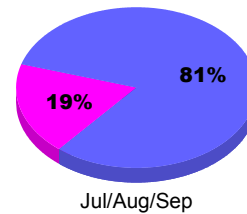

Gender Comparison 2011-2012