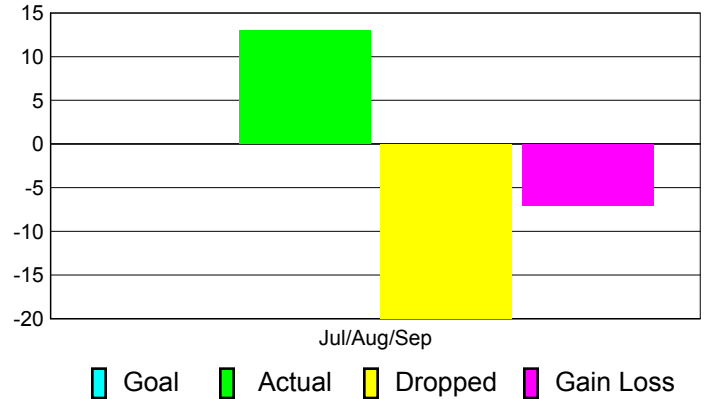

Membership Results 2011-2012

Goal, New, Dropped, Gain/Loss