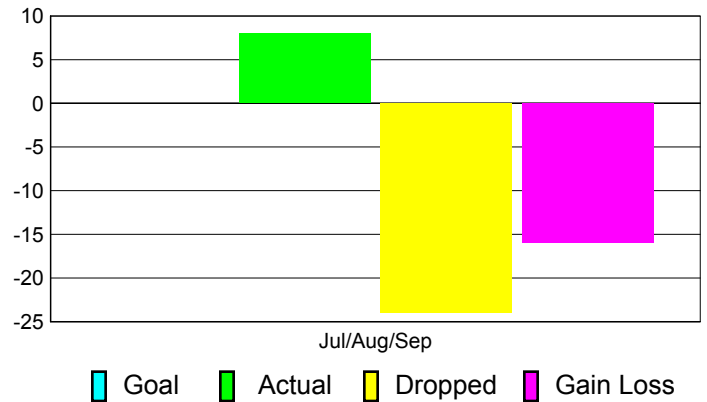

Membership Results 2011-2012

Goal, New, Dropped, Gain/Loss

Comparison of Membership Gain/Loss

Current Year Compared to the Previous Year