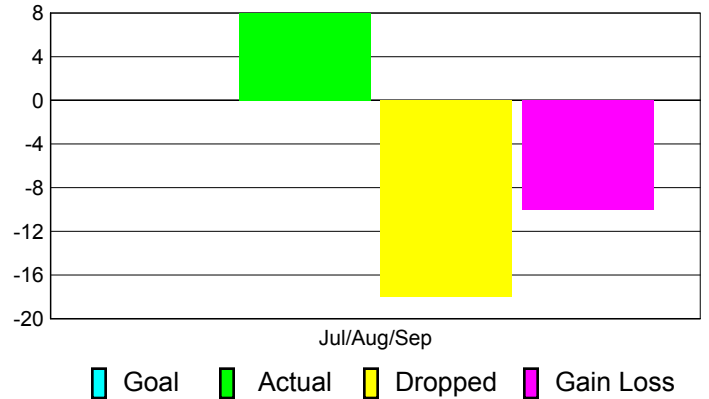

Membership Results 2011-2012

Goal, New, Dropped, Gain/Loss