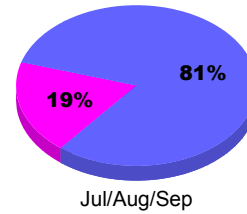

Gender Comparison 2011-2012

Legend: Male (Blue), Female (Magenta)