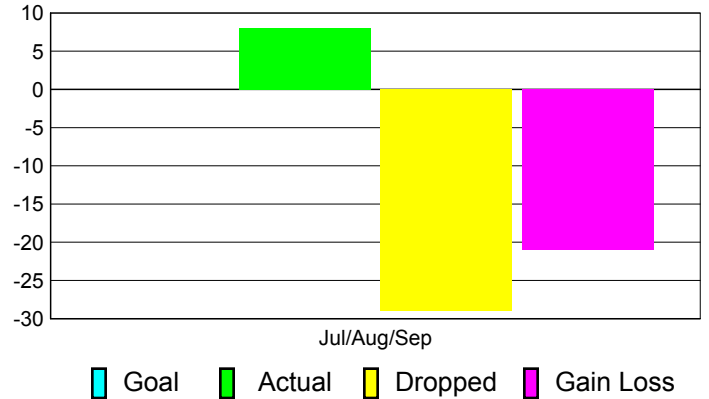

Membership Results 2011-2012

Goal, New, Dropped, Gain/Loss