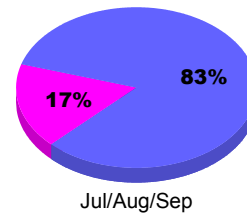

Gender Comparison 2011-2012

Jul/Aug/Sep

Legend: Male (Blue), Female (Magenta)