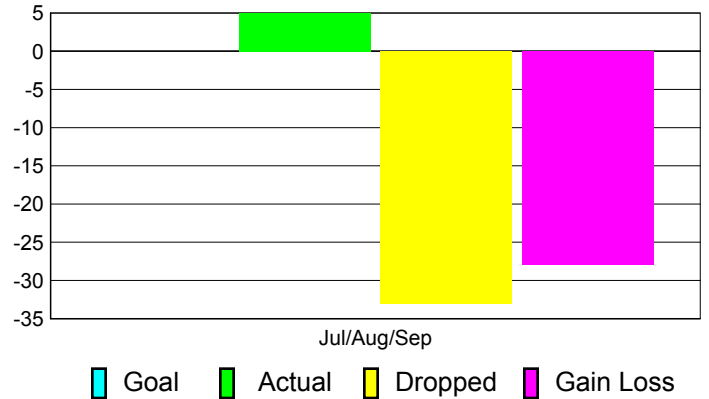

Membership Results 2011-2012

Goal, New, Dropped, Gain/Loss

Comparison of Membership Gain/Loss

Current Year Compared to the Previous Year