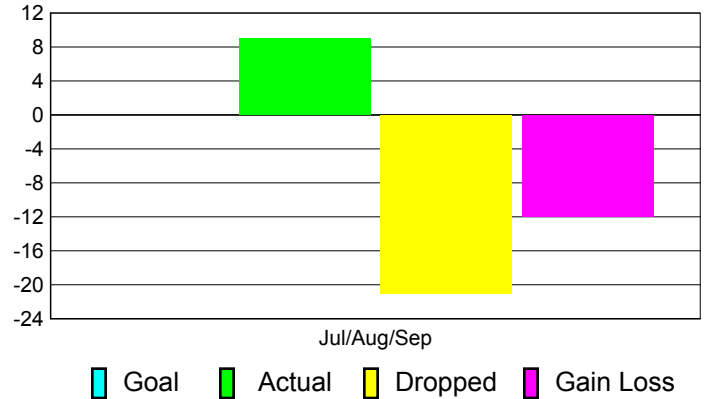

Membership Results 2011-2012

Goal, New, Dropped, Gain/Loss

Comparison of Membership Gain/Loss

Current Year Compared to the Previous Year