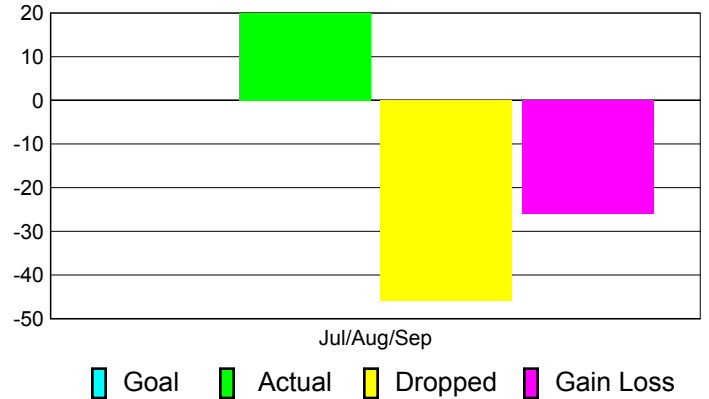

Membership Results 2011-2012

Goal, New, Dropped, Gain/Loss