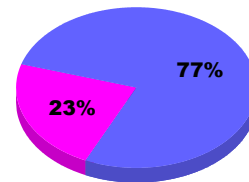

Gender Comparison 2011-2012

Jul/Aug/Sep

Legend: Male (Blue), Female (Magenta)